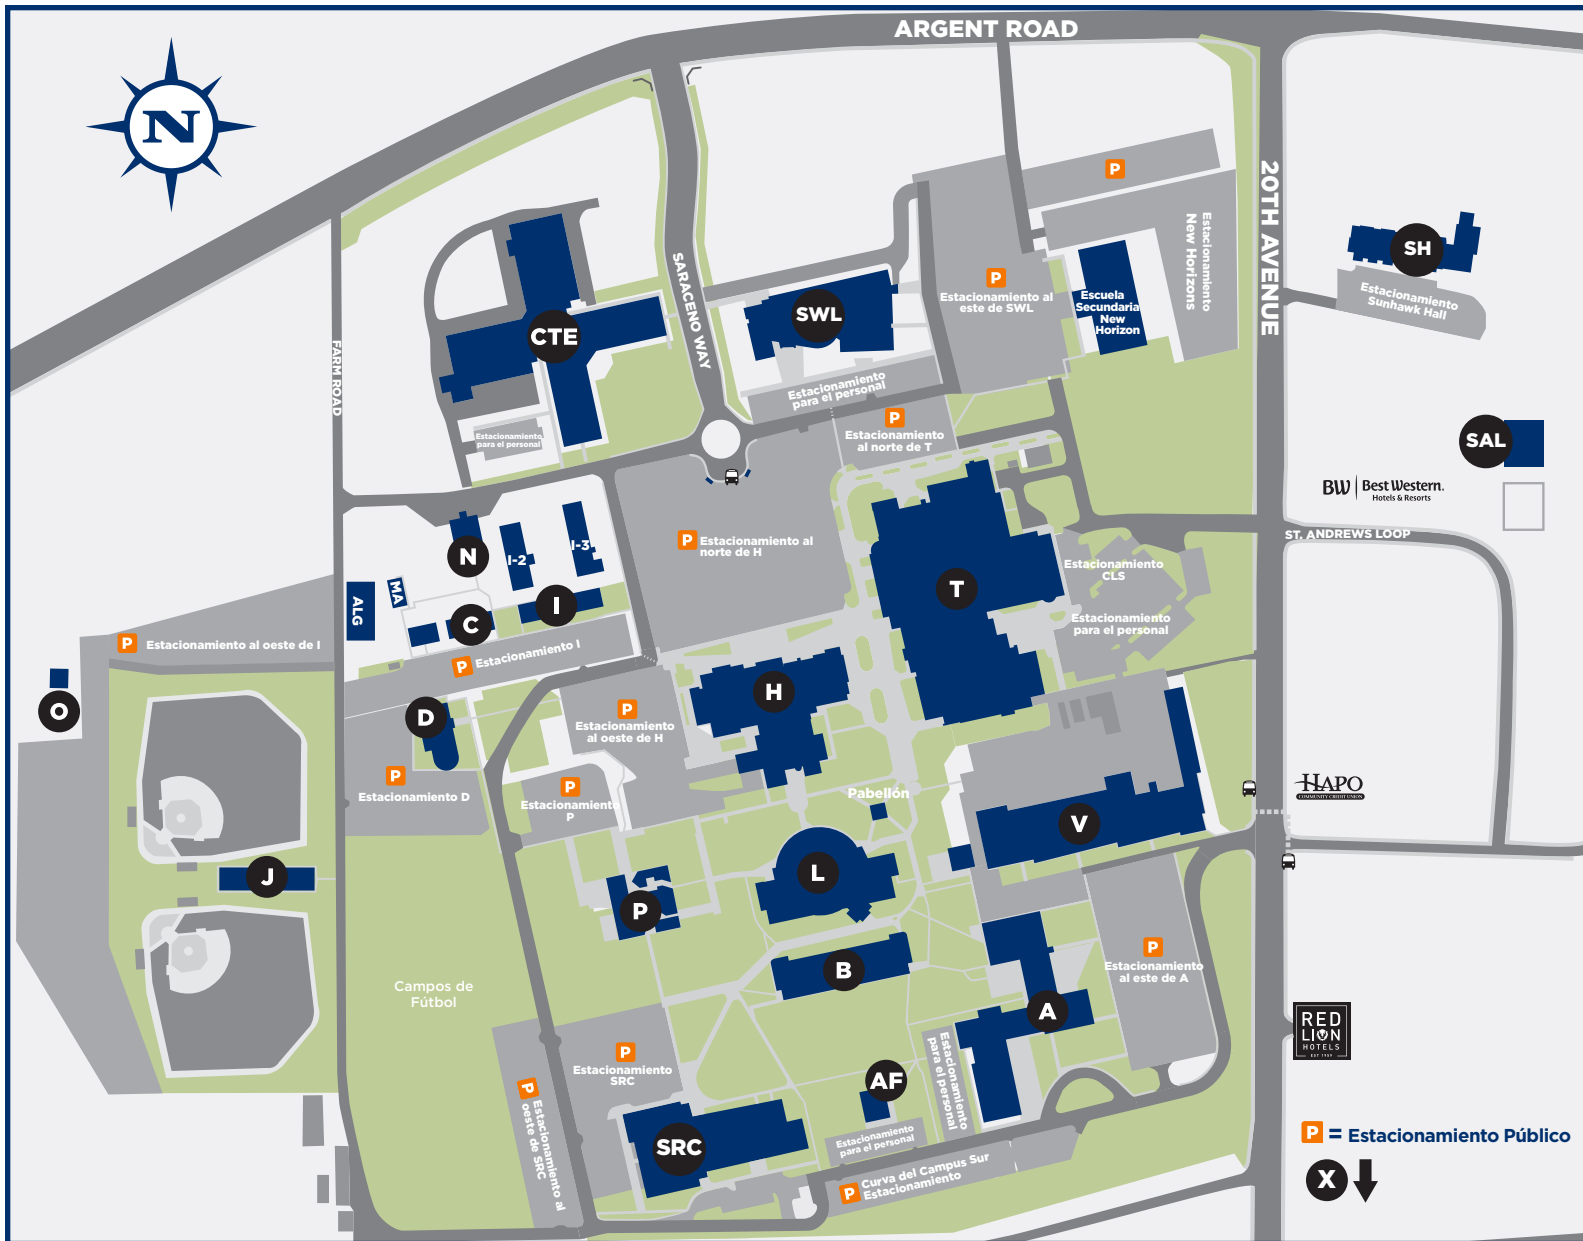

- A Administration Building**  
English Language Acquisition, Transitional Studies, Facilities, Human Resources, President's Office
- AF Foundation**
- ALG Greenhouse**
- B Business Building**  
School of Business
- C C Building**
- CTE Center for Career & Technical Ed.**  
School of Career & Technical Education
- D Planetarium**
- H Hawk Union Building (HUB)**  
Hawk Central (Admissions, Cashiering, Financial Aid, Registration), ASCBC, Assessment Center, Bookstore, Career Services, Counseling & Advising, Game Room, Gjerde Center, Student ID, Veterans Center

- SRC Student Recreation Center**  
Athletics Office, Esports Arena, Fitness Center, Food Pantry, Gym
- SWL Social Sciences & World Languages**  
School of Education, School of Social & Behavioral Sciences
- T Lee R. Thornton Center**  
Academic Success Center, CAMP, Disability Support Services, La CASA, School of Computer Science, School of Math, Science & Engineering, Technology Services, Thornton Courtyard, TRIO/SSS, Upward Bound, Workforce Education Center
- V V Building**  
Campus Safety and Security, Lost & Found, Parking Services
- X CBAC Building - 1620 N. 20th Ave., Pasco**  
Early Childhood Education, Teacher Education

- SRC Centro de Recreación Estudiantil**  
Oficina del Centro Deportivo, Arena de Esports (competencia de videojuegos), Despensa de alimentos, Gimnasio
- SWL Ciencias sociales e Idiomas del Mundo**  
Escuela de Educación, Escuela de Ciencias Sociales y Comportamiento
- T Centro Lee R. Thornton**  
Centro de éxito académico, CAMP, Servicios de informática, Centro de recursos, La CASA, Adquisición del idioma inglés, Escuela de ciencias de computación, Escuela de matemáticas, Ciencias e ingeniería, Servicios de tecnología, Patio Thornton
- V Edificio Vocacional**  
Seguridad y protección del campus, Objetos extraviados, Servicios de estacionamiento
- X Edificio de CBAC - 1620 N. 20th Ave., Pasco**  
Educación temprana, Capacitación para maestros